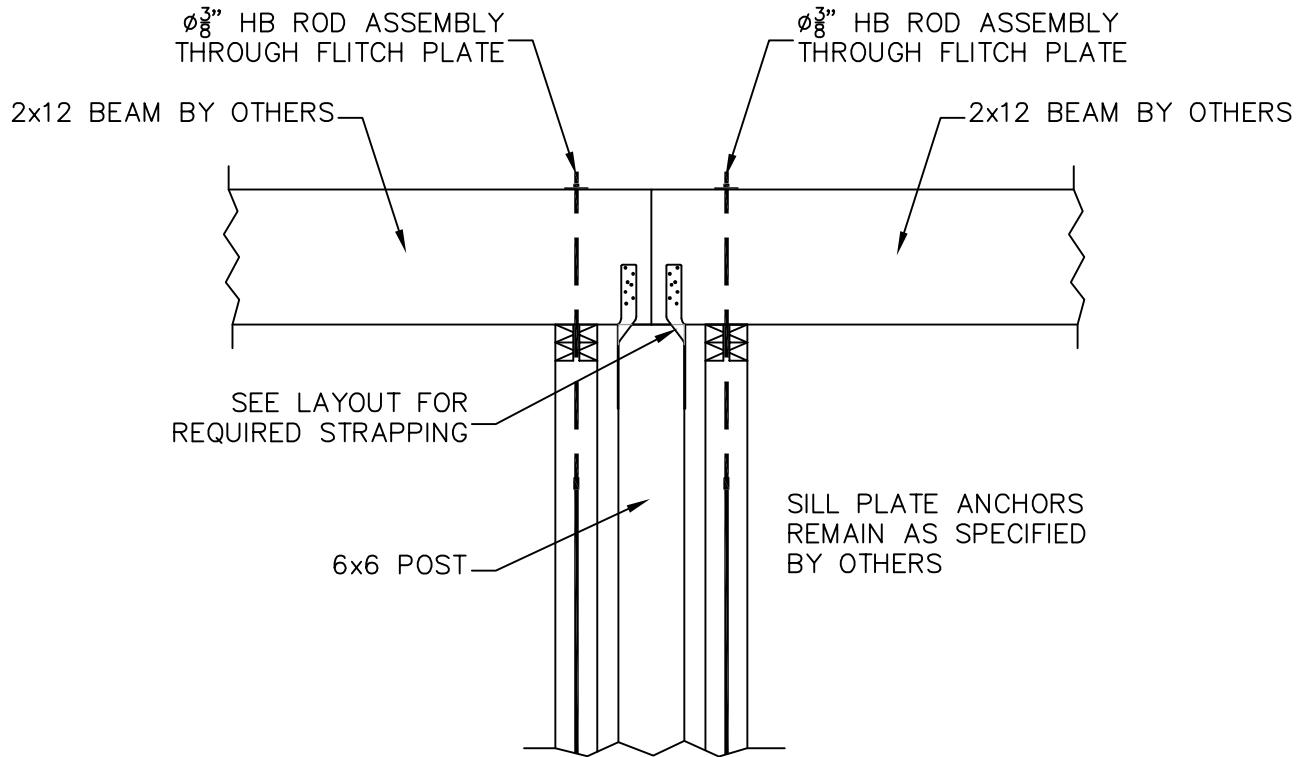

PLAN VIEW

ELEVATION

HB ROD ASSEMBLY POST
HOLD DOWN DETAIL

HURRI-BOLT DETAIL

HURRI-BOLT, INC.

WWW.HURRIBOLT.COM

10704 N 46TH ST
TAMPA, FL 33617
813-626-1676 V
813-626-8942 F
INFORMATION @
HURRIBOLT.COM

SCALE: 3/4" = 1'